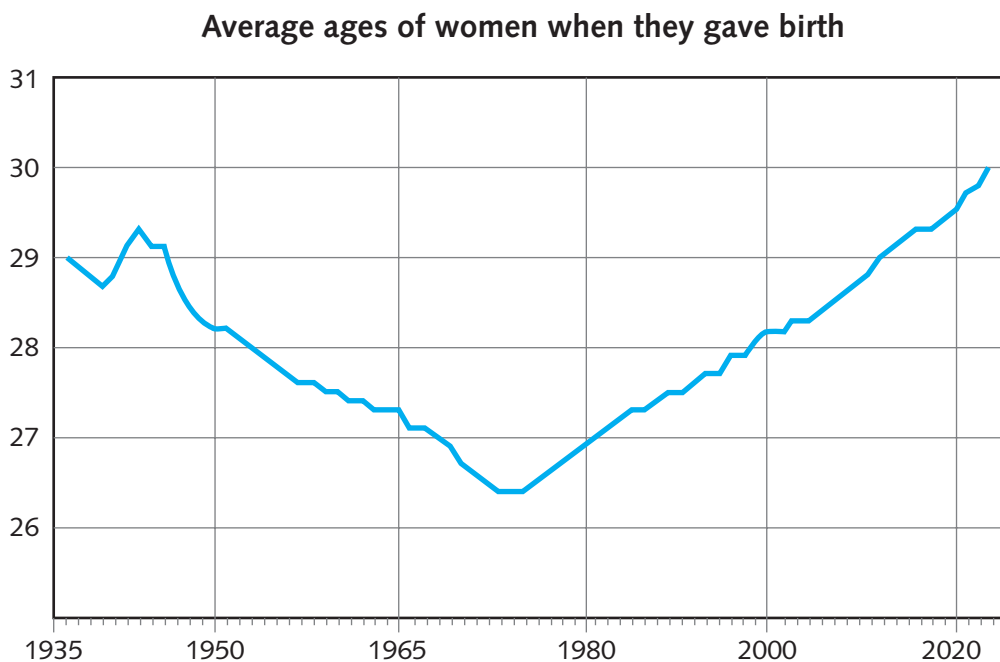

Older motherhood in the UK

■ Read the passage, then describe the graph below.

The **trend** towards older motherhood is continuing – with the **average** age of mothers in England and Wales reaching 30. The average age of mothers in 2020 increased to 30.0 years, compared with 29.8 years in 2019.

The ONS (Office for National Statistics) **report** said the average age of mothers had been increasing since 1975, with increasing numbers of women **delaying childbearing**.

It **cited** a number of possible factors:

- increased participation in higher education
- increased female participation in the labour force
- the increasing importance of a career
- the rising costs of childbearing
- labour market uncertainty
- housing factors
- instability of partnerships.

average: *media*
to cite: *citare*
delaying childbearing: *che ritardano la maternità*
report: *rapporto, relazione*
trend: *tendenza*

Source: ONS via BBC